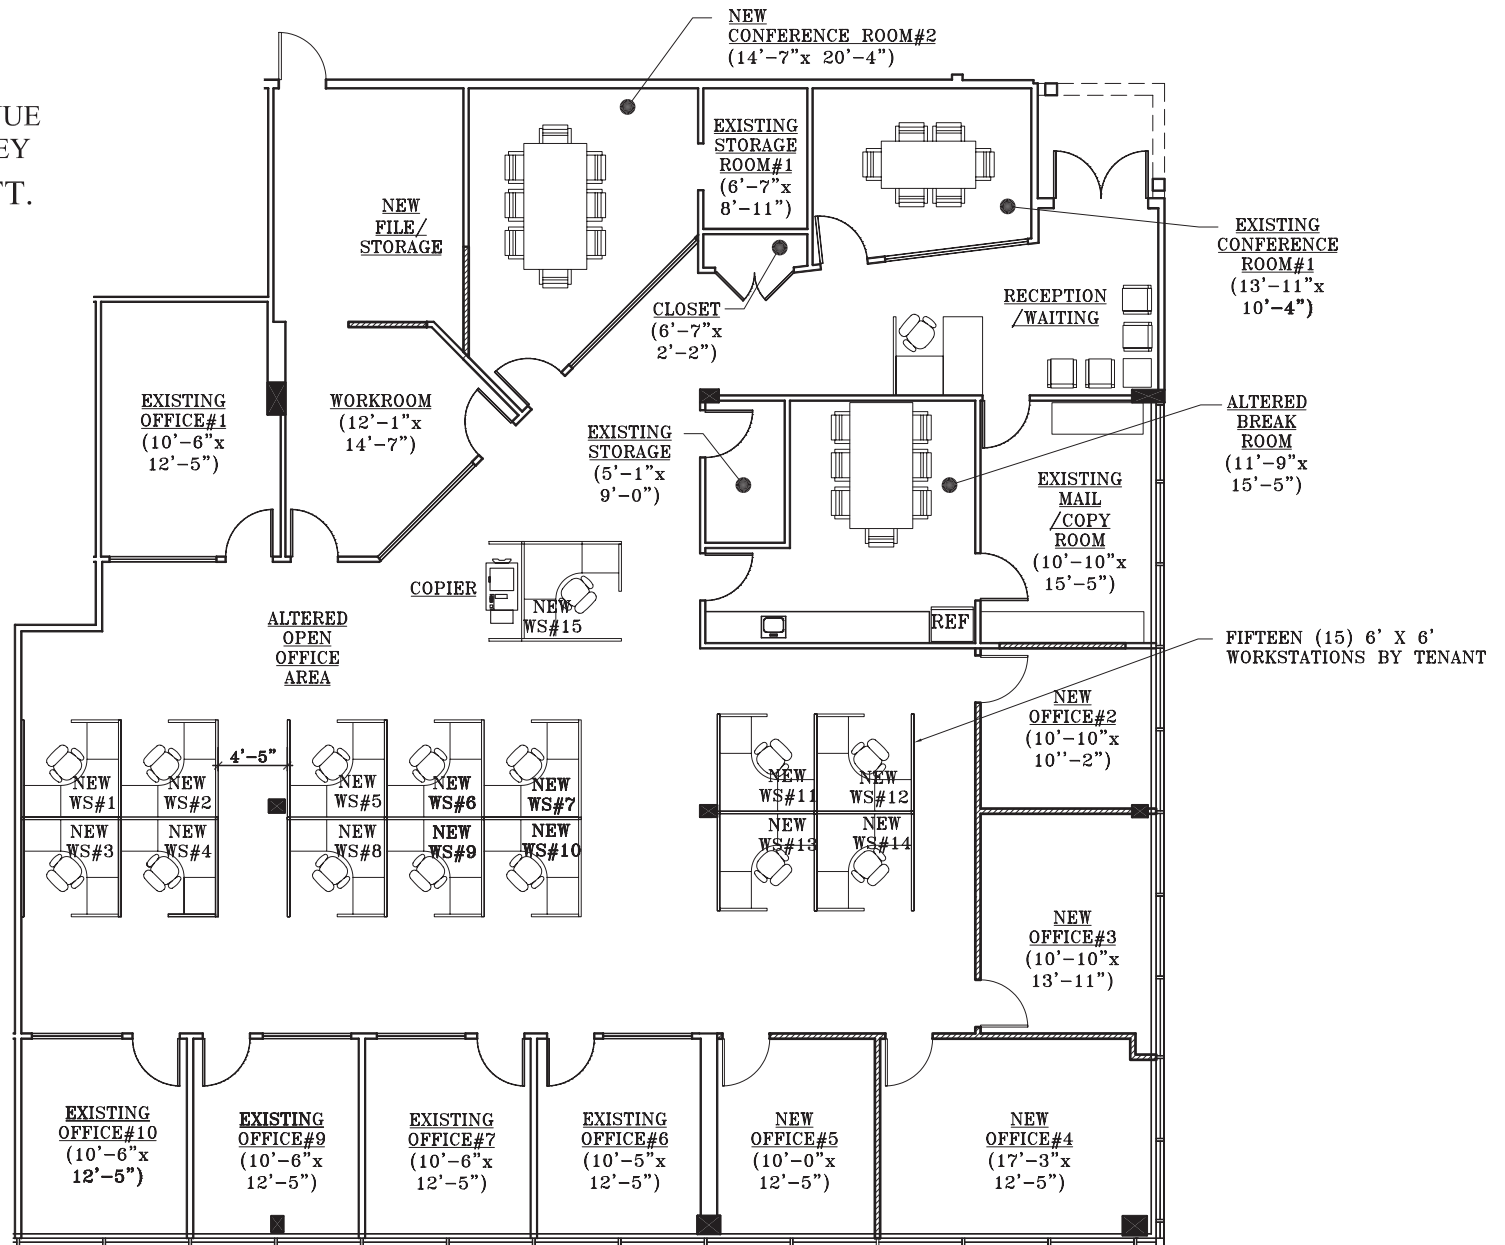

SUITE#: 110

70 SOUTH ORANGE AVENUE
LIVINGSTON, NEW JERSEY
5,957 RENTABLE SQ. FT.

651 WEST MOUNT PLEASANT AVENUE
LIVINGSTON, NJ 07039-1667
T: (973) 992-7727
F: (973) 992-3084
WWW.EASTMANCOMPANIES.COM

FOR MORE INFORMATION, PLEASE CONTACT
ERIC J. MAURER, DIRECTOR OF LEASING
T: (973) 488-6110
F: (973) 992-3084
E: ERICM@EASTMANCOMPANIES.COM