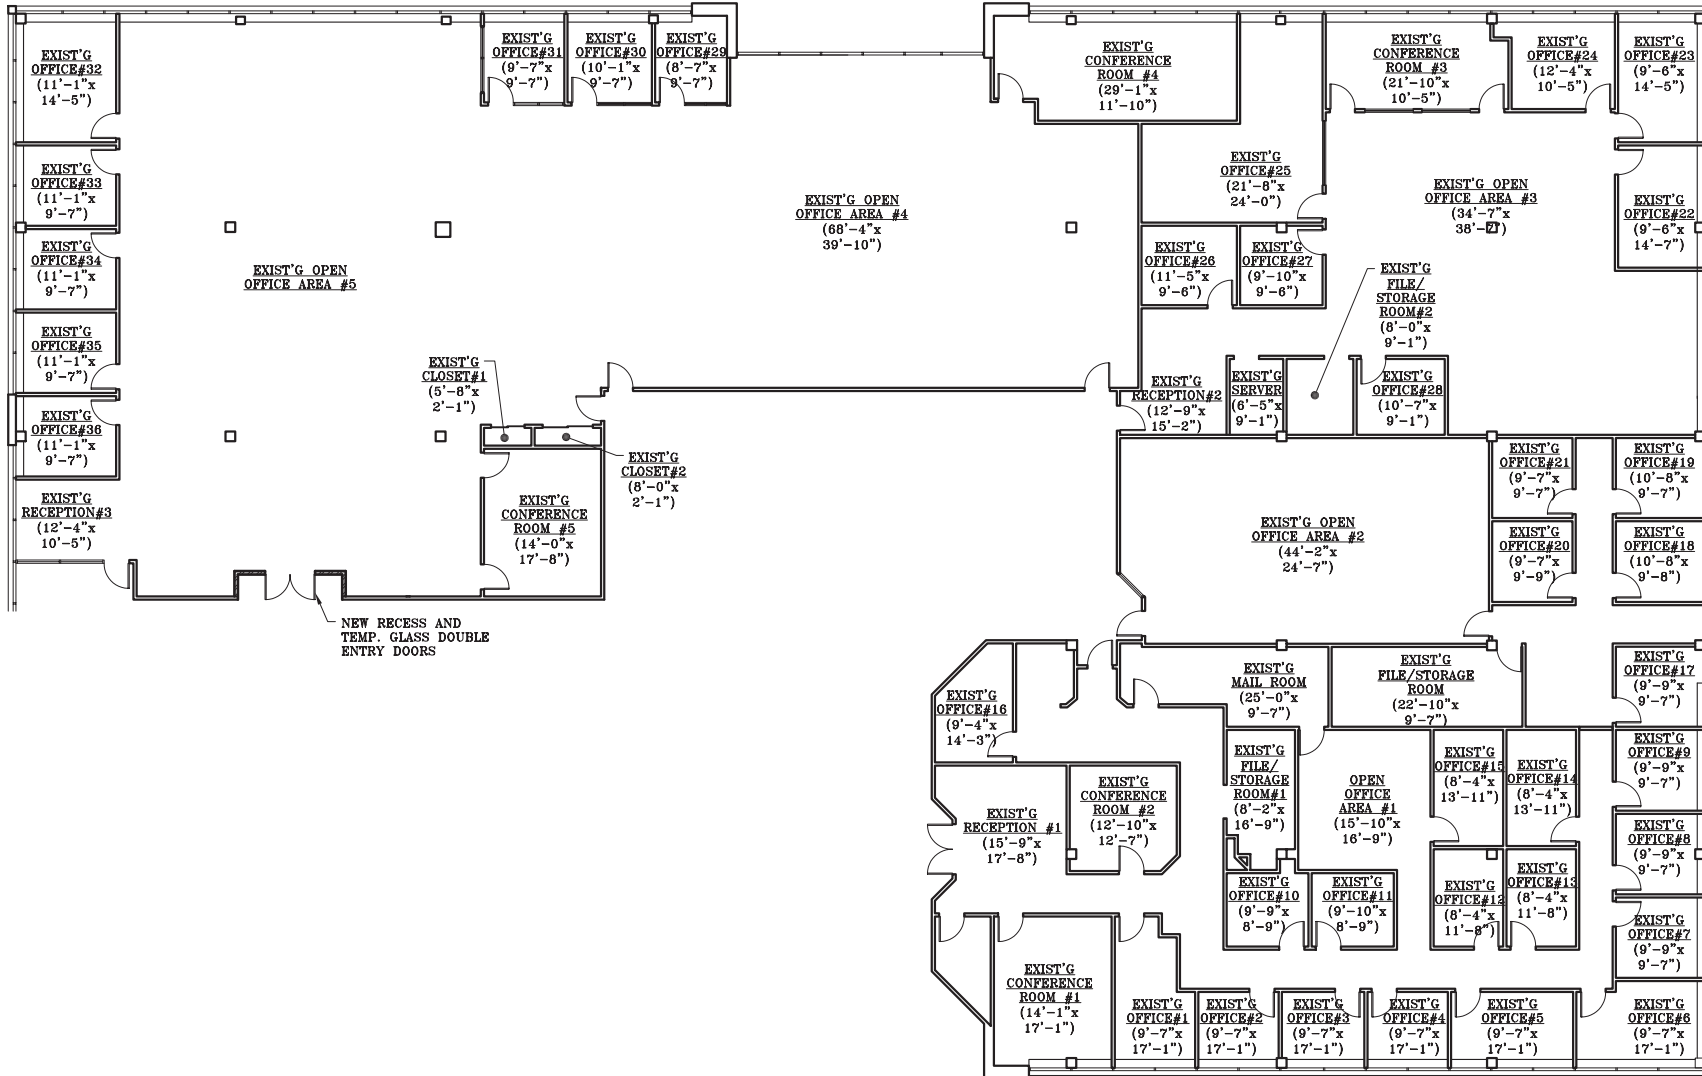

651 WEST MOUNT PLEASANT AVE.

LIVINGSTON, NEW JERSEY
21,028 RENTABLE SQ. FT.
FIRST FLOOR

651 WEST MOUNT PLEASANT AVENUE
LIVINGSTON, NJ 07039-1667
T: (973) 992-7727
F: (973) 992-3084
WWW.EASTMANCOMPANIES.COM